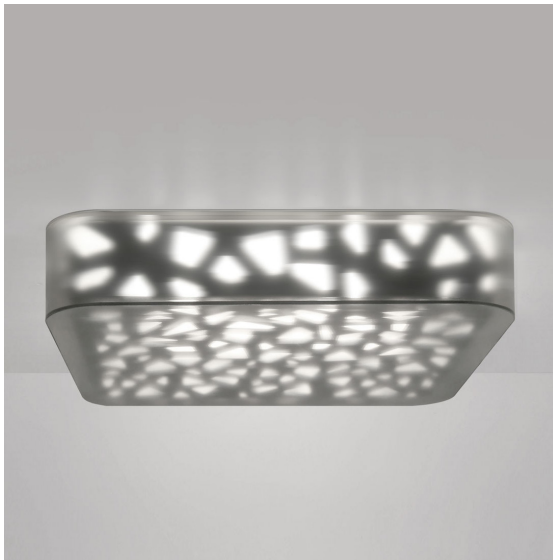

Echo | 'ekō |

**A combination of
light and pattern
evokes design in an
ultramodern way.**

Echo Collection

The Echo Collection represents the eye-catching combination of light + geometry + pattern, for an ultramodern look. Creatively illuminate a space with select fixtures—pendant, sconce or surface mount—or opt for the full luminaire complement for a seamless look.

Echo Patterns

The Echo Collection offers three unique, contemporary patterns, delivering both illumination and texture to a space.

01 Shell

02 Abstract

03 Tech

Shell

Soft yet vivid light projecting graceful patterns.

ESM51701, D790 Echo Onyx

EWC51901, D791 Echo Navy, F15 Galaxy

EP5181701, D795 Echo Grey

EP5331401, D792 Echo Mystic

EWC51801, D794 Echo Gold, F14 Sandstone

Abstract

Creative interpretations as
limitless as the imagination.

EP5231403, D793 Echo Kiwi

EW51803, D794 Echo Gold

EP5181703, D791 Echo Navy

EWC51703, D795 Echo Grey, F16 Cyan

Pendants. Sconces. Surface mounts.

The Echo Collection boasts of a full complement of contemporary luminaires. Stylish pendants suggest subtle movement. Sconces transform surfaces from flat to impressive. Surface mount luminaires deliver a close encounter with the art of light.