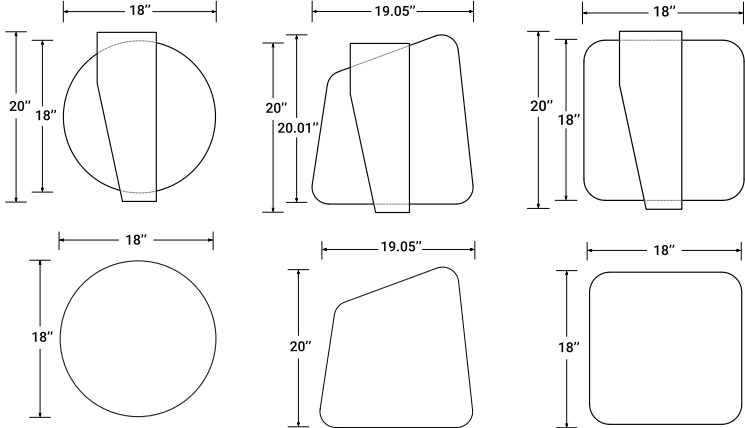

F13 Polo

F14 Sandstone

F15 Galaxy

F16 Cyan

Echo luminaires are available in various sizes. We are happy to customize any pendant, surface mount or wall sconce upon request.

Pendants

Surface Mounts

Sconces