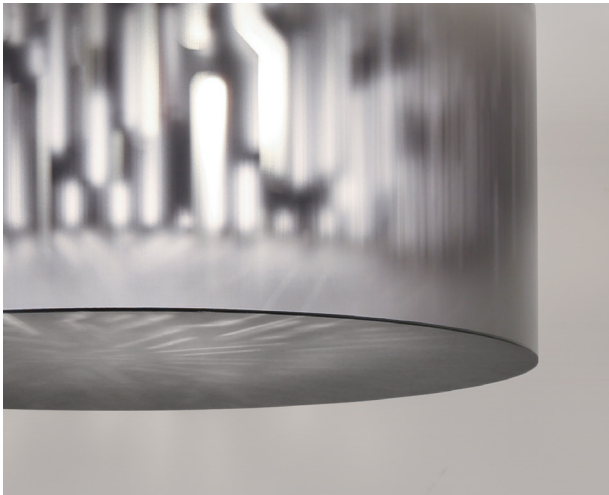

Echo | 'ekō |

**A combination of
light and pattern
evokes design in an
ultramodern way.**

Echo Collection

The Echo Collection represents the eye-catching combination of light + geometry + pattern, for an ultramodern look. Creatively illuminate a space with select fixtures—pendant, sconce or surface mount—or opt for the full luminaire complement for a seamless look.

Echo Patterns

The Echo Collection offers three unique, contemporary patterns, delivering both illumination and texture to a space.

01 Shell

02 Abstract

03 Tech

Shell

Soft yet vivid light projecting graceful patterns.

EP5231403, D793 Echo Kiwi

EW51803, D794 Echo Gold

EP5181703, D791 Echo Navy

EWC51703, D795 Echo Grey, F16 Cyan

Pendants. Sconces. Surface mounts.

The Echo Collection boasts of a full complement of contemporary luminaires. Stylish pendants suggest subtle movement. Sconces transform surfaces from flat to impressive. Surface mount luminaires deliver a close encounter with the art of light.