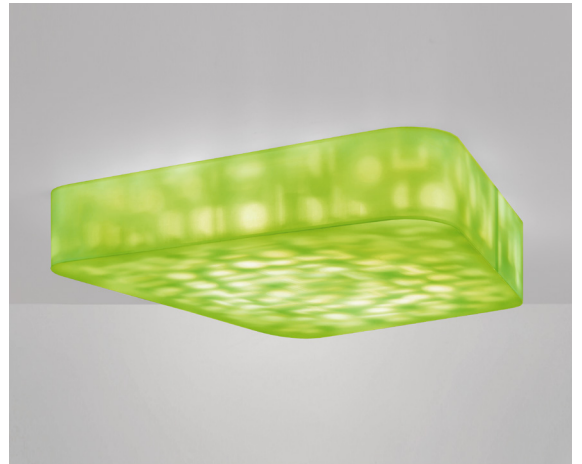

ESM51902, D793 Echo Kiwi