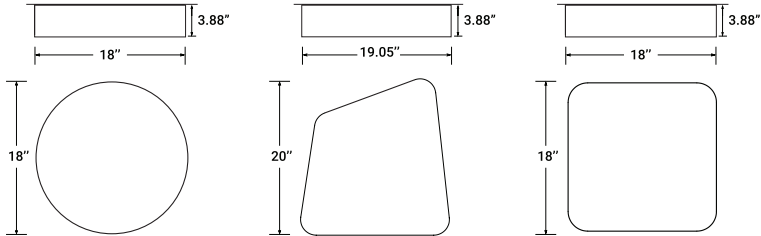

F13 Polo

F14 Sandstone

F15 Galaxy

F16 Cyan

Echo luminaires are available in various sizes. We are happy to customize any pendant, surface mount or wall sconce upon request.

Pendants

Surface Mounts

Sconces