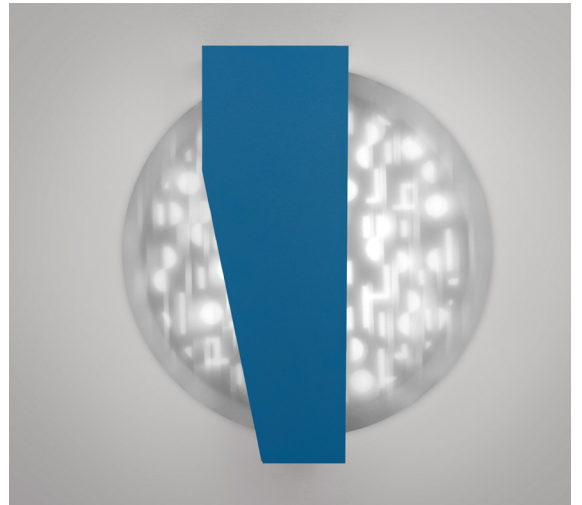

EWC51802, D795 Echo Grey, F16 Cyan