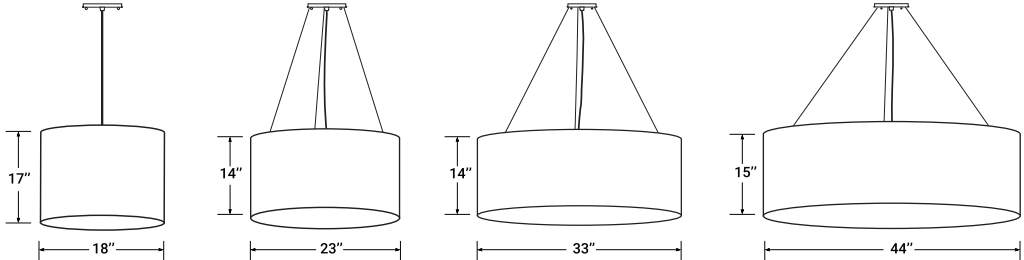

F13 Polo

F14 Sandstone

F15 Galaxy

F16 Cyan

Echo luminaires are available in various sizes. We are happy to customize any pendant, surface mount or wall sconce upon request.

Pendants

Surface Mounts

Sconces