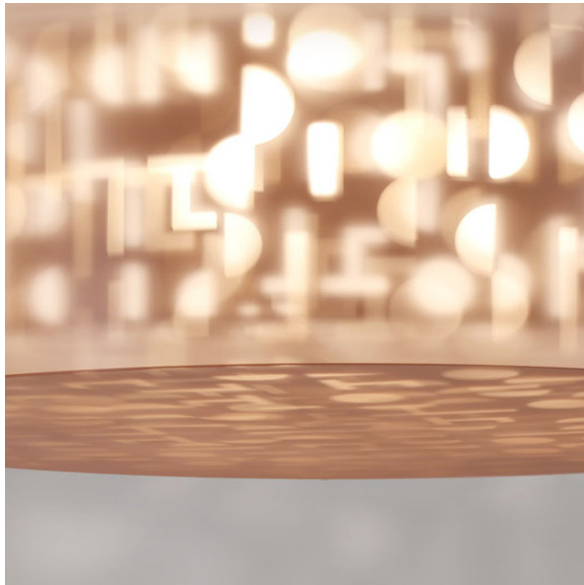

Abstract

Creative interpretations as
limitless as the imagination.

EP5441502, D794 Echo Gold