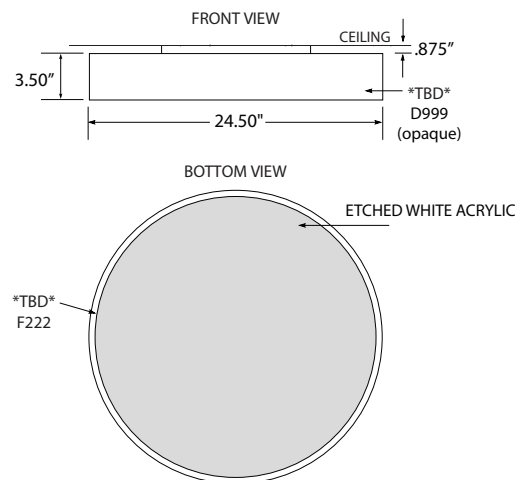

vision
innovation
creativity
collaboration

Specification Sheet

Project Name:

Specifier Name & Location:

Quantity/Type:

Gen 2 Muse Drum 24" Surface Mount | SMM244G2

The contemporary solution to general lighting applications offers strong lighting properties and even lighting distribution that eases eye strain and makes for a more pleasant work environment.

Included:

- Opaque Lumenate® washable shade
- Mounts to standard J-box
- Etched white acrylic removable bottom lens
- Suitable for damp locations
- Welded steel/aluminum

Weight: 11 lbs

Lamping

L999 0-10V Dimming (19/38W) Direct Output Only
*Higher output available upon request.

Output

- ☐ Low – 19W, 2,500 delivered lumens
- ☐ Medium – 28.5W, 3,750 delivered lumens
- ☐ High – 38W, 5,000 delivered lumens

Color Temperature

- ☐ CCT 2700K CRI 90
- ☐ CCT 3000K CRI 90
- ☐ CCT 3500K CRI 90
- ☐ CCT 4000K CRI 90

Other CCTs available upon request.

Voltage

Universal Input (120V - 277V)

LED Options

- ☐ EMR - Remote emergency battery backup

Finishes

- ☐ F11 White
- ☐ F3 Black

See available shade options on page 2.