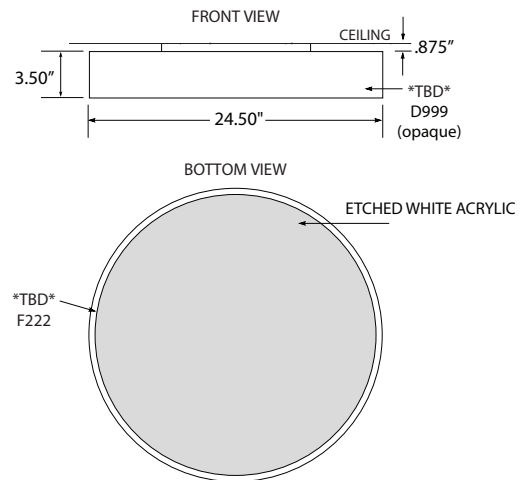

See available shade options on page 2.