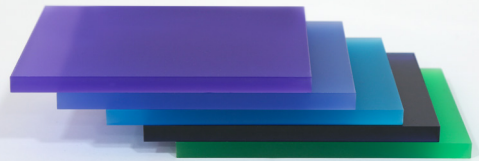

Lite

GLOW, BRIGHT & DECO

The **Lite** Series includes three very distinctive styles:

Lite GLOW, with its crisp white accents along the top and bottom of the fixture, creating a luminous glow.

Lite BRIGHT, offering 11 brilliant accent colors made from high-quality, 100% recyclable acrylic material.

Lite DECO, a precisely machined, high-quality fixture with colorful acrylic accents and distinctive profiles.

All **Lite** luminaires can be custom designed with your choice of countless proprietary antimicrobial Lumenate® diffusers and with warm or cool complementary color accents. Each fixture is available in three unique shapes and two sizes, so you'll be able to create a myriad of exciting effects.

For more information, visit:

www.lumetta.com/collection/lite/

Deco Square Pendant shown with D867 and A02 Sunshine