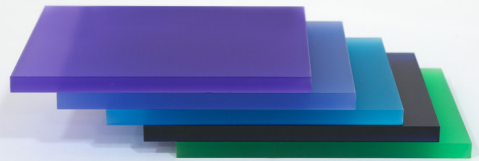

Lite

GLOW, BRIGHT & DECO

The **Lite** Collection includes three very distinctive styles:

GLOW, with its crisp white accents along the top and bottom of the fixture, creating a luminous glow.

BRIGHT, offering 11 brilliant accent colors made from high-quality, 100% recyclable acrylic material.

DECO, a precisely machined, high-quality fixture with colorful acrylic accents and distinctive profiles.

All **Lite** luminaires can be custom designed with your choice of countless proprietary antimicrobial Lumenate® diffusers and with warm or cool complementary color accents. Each fixture is available in three unique shapes and two sizes, so you'll be able to create a myriad of exciting effects.

For more information, visit:

www.lumetta.com/collection/lite/

Deco Square Pendant shown with D867 and A02 Sunshine