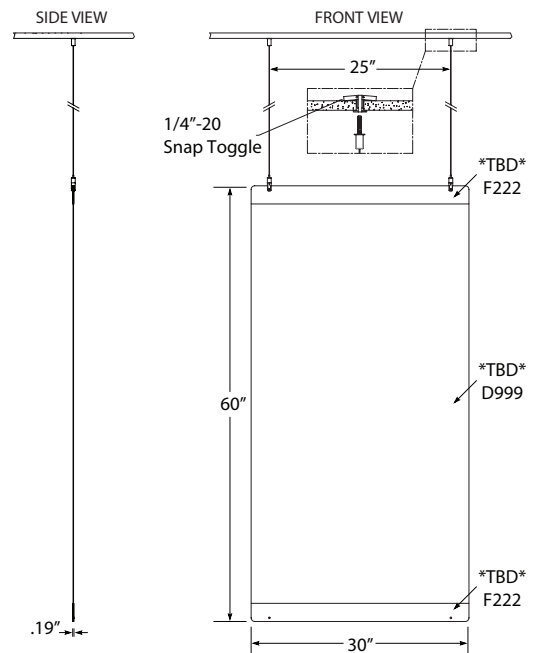

Lumenate® Panel

See panel options on pages 2 and 3.

+ Options

Accessories

- Optional Base Mount
- Optional Panel-to-Panel Mount

Specification Sheet

Panels

DS001 Divider Clear Matte