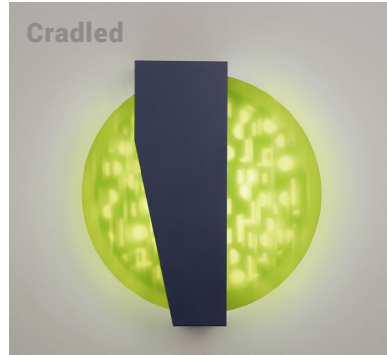

Geometry + Pattern = Eye-catching

Lumetta®

New Echo Sconce
6 Colors • 3 Patterns • 4 Finishes

Cradled

EWC51901 | D791 Echo Navy | F15 Galaxy

Cradled

EWC51802 | D793 Echo Kiwi | F13 Polo

Unbound

EW51903 | D790 Echo Onyx

Echo Sconce

Others are still debating the equation. We've already translated into design.

The Echo sconce features an eye-catching combination of geometry plus the Echo's signature patterns*, for visual impact. Three dimensional forms: Lunar, Slice, and Slope, stylishly transform any surface from flat to impressive.

6 Echo Colors. Exclusive powder coat options.

Available in Cradled and Unbound versions for ultramodern appeal.

* Abstract, Shell, Tech

View more at www.lumetta.com/collection/echo/

For more information,
email info@lumetta.com or call 1.877.Lumetta