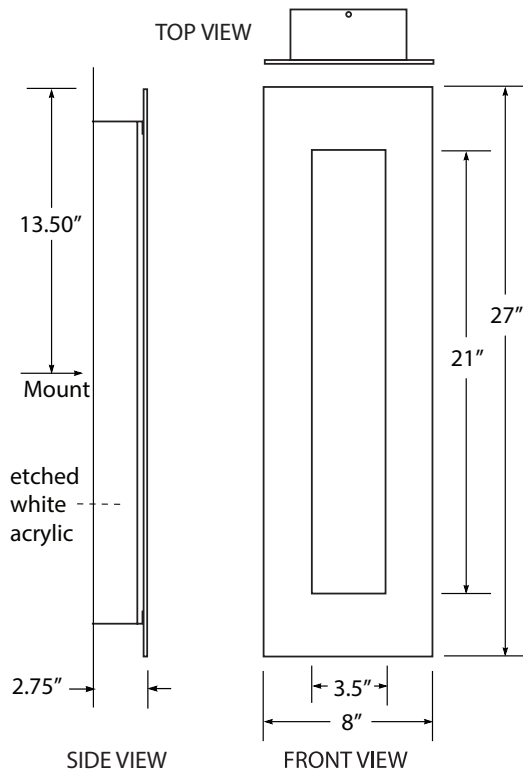

Silhouette 12" Sconce W1612__

Design modifications are always welcome.

- Welded steel / aluminum
- LUMENATE® washable diffuser
- Mounts to standard J-box
- Suitable for damp locations
- ADA

weight: 5 lbs

Silhouette 27" Sconce W1600__

Design modifications are always welcome.

- Welded steel / aluminum
- LUMENATE® washable diffuser
- Mounts to standard J-box
- Suitable for damp locations
- ADA

weight: 8 lbs