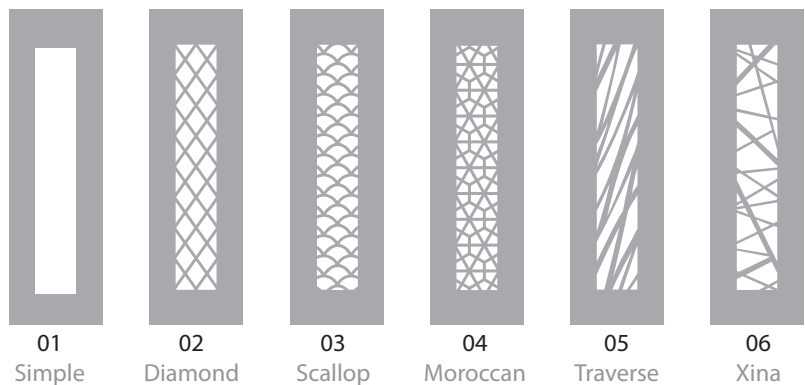

Silhouette 27" Sconce W1600__

Design modifications are always welcome.

- Welded steel / aluminum
- LUMENATE® washable diffuser
- Mounts to standard J-box
- Suitable for damp locations
- ADA

weight: 8 lbs