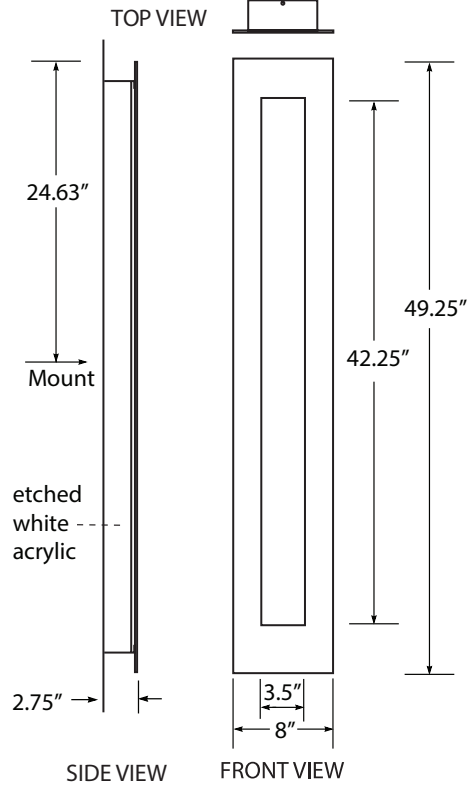

weight: 10 lbs

W1636 ____				
STYLE	FINISH	DIFFUSER	LAMPING	+ OPTION
W1636 01 W1636 02 W1636 03 W1636 04 W1636 05 W1636 06	F2 Chrome F3 Black F4 Earth F5 Copper F6 Brass F7 Bronze F8 Steel F10 Hammered Copper F11 White	Select from any of our LUMENATE® Diffuser options.	L406 - LED 3190 Delivered Lumens 33.6 W 3000K 0-10V 1% Dimming UNV Please contact customer service for component specifications including additional color temperatures.	LED OPTION EMR - Remote Emergency Battery Backup

Silhouette 49" Sconce W1649

Design modifications are always welcome.

- Welded steel / aluminum
- LUMENATE® washable diffuser
- Mounts to standard J-box
- Suitable for damp locations
- ADA

weight: 13 lbs

W1649 ____				
STYLE	FINISH	DIFFUSER	LAMPING	+ OPTION
W1649 01 W1649 02 W1649 03 W1649 04 W1649 05 W1649 06	F2 Chrome F3 Black F4 Earth F5 Copper F6 Brass F7 Bronze F8 Steel F10 Hammered Copper F11 White	Select from any of our LUMENATE® Diffuser options.	L408 - LED 6253 Delivered Lumens 67.2 W 3000K 0-10V 1% Dimming UNV Please contact customer service for component specifications including additional color temperatures.	LED OPTION EMR - Remote Emergency Battery Backup *Could possibly be internal with prototyping