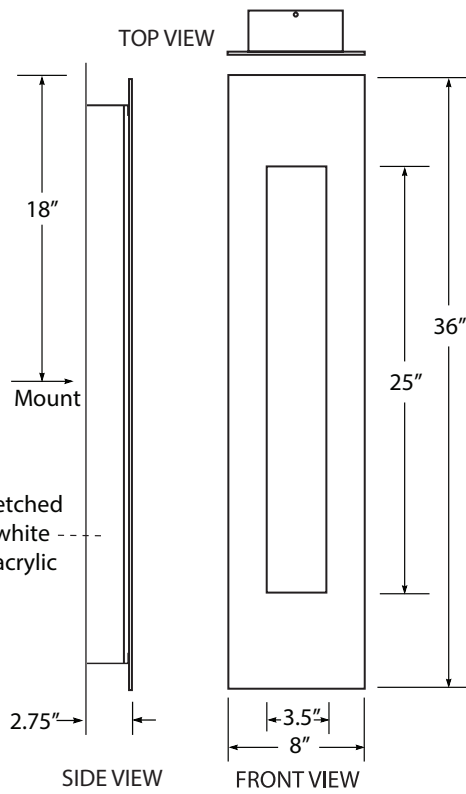

Silhouette 36" Sconce W1636

Design modifications are always welcome.

- Welded steel / aluminum
- LUMENATE® washable diffuser
- Mounts to standard J-box
- Suitable for damp locations
- ADA

weight: 10 lbs