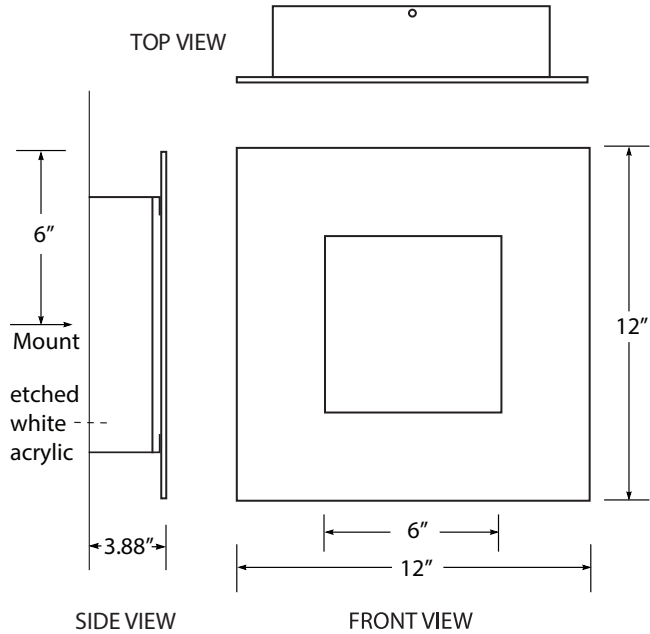

Silhouette 12" Sconce W1612__

Design modifications are always welcome.

- Welded steel / aluminum
- LUMENATE® washable diffuser
- Mounts to standard J-box
- Suitable for damp locations
- ADA

weight: 5 lbs

Silhouette 27" Sconce W1600__

Design modifications are always welcome.

- Welded steel / aluminum
- LUMENATE® washable diffuser
- Mounts to standard J-box
- Suitable for damp locations
- ADA

weight: 8 lbs