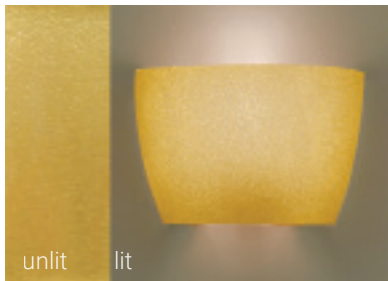

## Origin Diffusers group 1

D1 Red

D2 White

D3 Silver

D4 Gold

D5 Natural

D6 Blue

D7 Chartreuse

D8 Amber

D9 Bright Amber

D10 Copper

*The Origin collection uses Origin diffusers only.  
Origin is not compatible with Lumenate® diffusers.*

*We reserve the right to change and discontinue any color or pattern at any time without notice.*