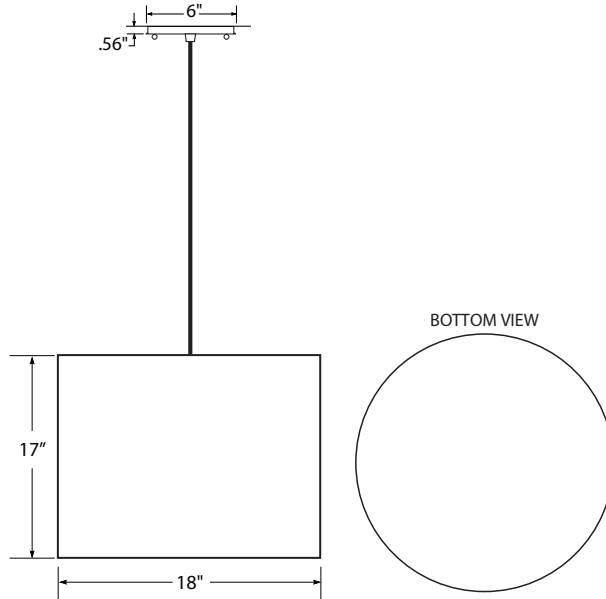

# Echo 18" Pendant EP51817

Design modifications are always welcome.

- Welded steel / aluminum / acrylic
- LUMENATE® washable diffuser
- LTW white acrylic top lens
- 6' black or white cord
- Mounts to standard J-box
- Suitable for damp locations

weight: 6.5 lbs

Pattern Offerings:

- 01** Shell
- 02** Abstract
- 03** Tech

EP51817			L411 - LED 2140 Initial Lumens 21W	
<b>CANOPY AND/OR STEM</b> F2 Chrome F3 Black F4 Earth F5 Copper F6 Brass F7 Bronze F8 Steel F10 Hammered Copper F11 White		<b>DIFFUSER</b> D795 Echo Grey D794 Echo Gold D790 Echo Onyx D792 Echo Mystic D793 Echo Kiwi D791 Echo Navy	<b>LAMPING</b> L411 - LED 2140 Initial Lumens 21W 3000K Dimming: 0-10V 1% UNV or 120V Phase Please contact customer service for component specifications including additional color temperatures.	

**A200** - Wall Mount Arc 34"  
**B200** - Wall Mount Linear 18"

### CANOPY OPTIONS

**CAC** - Canopy Alternative Color  
**CF105** - Flair Canopy 10.5" Dia  
**CSF6** - Swivel Stem on CF6  
**CSF105** - Swivel Stem on CF105  
**CR432** - Cluster Canopy\* 4.5" x 42"  
**CR860** - Cluster Canopy\* 8" x 60"  
**CC240** - Cluster Canopy\* 24" Dia  
**C66** - Square Canopy 6"  
**C1010** - Square Canopy 10"  
 \* Specify arrangement and heights.