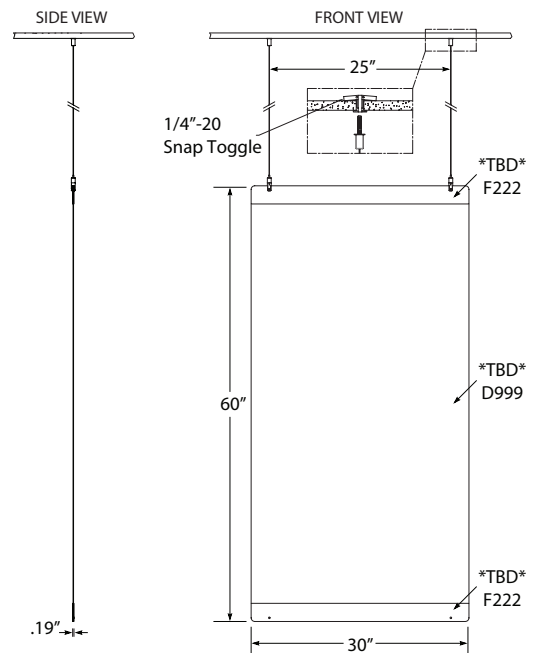

Luminate® Panel

See panel options on pages 2 and 3.

+ Options

Accessories

- Optional Base Mount
- Optional Panel-to-Panel Mount

Specification Sheet

Panels

DS001 Divider Clear Matte