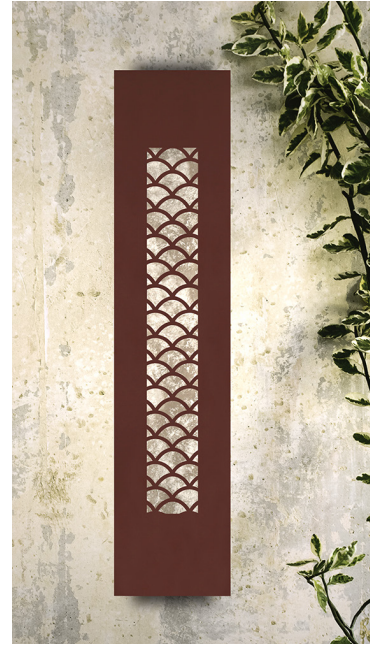

# Bold Designs Brilliant Light

---

**Lumetta**<sup>®</sup>

# Silhouette Sconces

---

A contemporary line of impressively designed, laser-cut LED sconces that make an artful statement. Comes in four standard sizes that range 12" to 49" in height and six designer panels to choose from. ADA compliant.