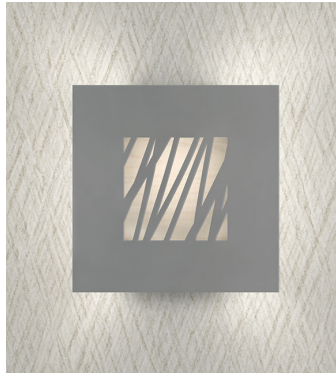

# Bold Designs Brilliant Light

---

**Lumetta**<sup>®</sup>

# Silhouette Sconces

---

A contemporary line of impressively designed, laser-cut LED sconces that make an artful statement. Comes in four standard sizes that range 12" to 49" in height and six designer panels to choose from. ADA compliant.