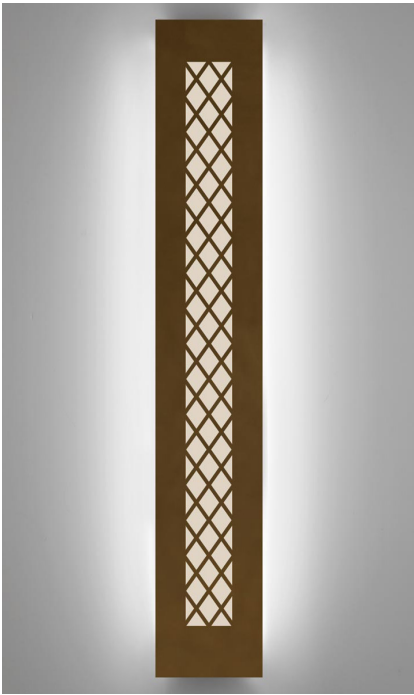

# Bold Designs Brilliant Light

---

**Lumetta**<sup>®</sup>

# Silhouette Sconces

---

A contemporary line of impressively designed, laser-cut LED sconces that make an artful statement. Comes in four standard sizes that range 12" to 49" in height and six designer panels to choose from. ADA compliant.